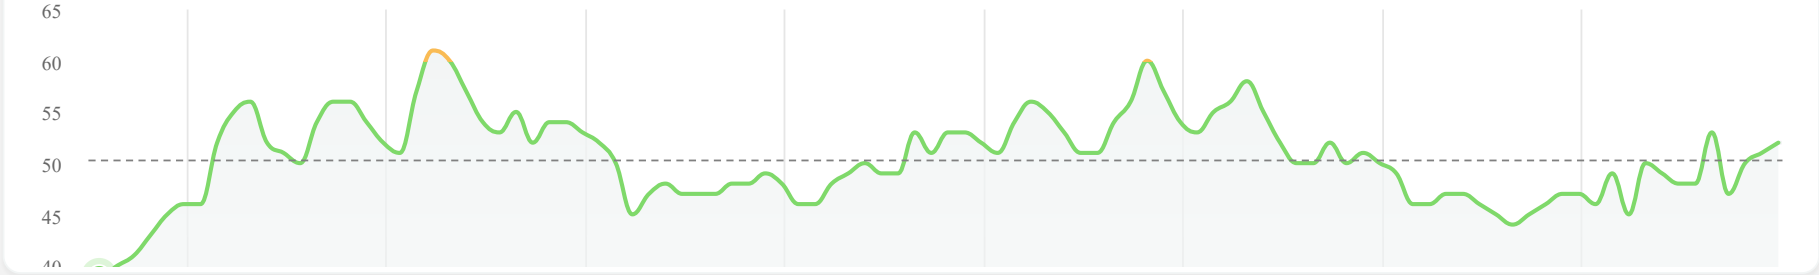

09/27/2022

$\mu\text{g}/\text{m}^3$
 **4**
● PM1

Min: ● **0**
 $\mu\text{g}/\text{m}^3$

Max: ● **24**

$\mu\text{g}/\text{m}^3$

$\mu\text{g}/\text{m}^3$
5
● PM 2.5

Min: ● **0**
 $\mu\text{g}/\text{m}^3$

Max: ● **25**
 $\mu\text{g}/\text{m}^3$

ppb
137
● VOC

Min: ● **47**ppb

Max: ● **619**
ppb

ppm
717
● CO₂

Min: ● **453**
ppm

Max: ● **1601**
ppm

 **50%**
● HUMIDITY
Min: ● **39%**
Max: ● **61%**

 **20°**
● TEMP
Min: ● **18°**
Max: ● **21°**