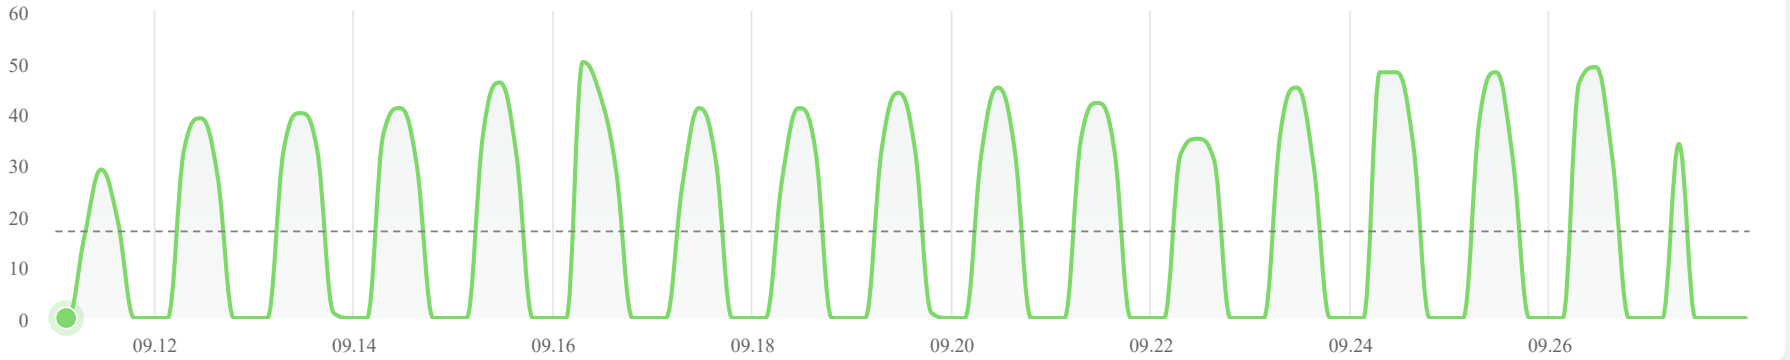

hPa
 **998**
● PRESSURE
Min: ● **987** hPa
Max: ● **1010** hPa

dBa
 **60**
● NOISE
Min: ● **50**dBa

Max: ● 72dBA

☀️ 17%
● REL LIGHT

Min: ● 0%

Max: ● 50%

Virtual sensors

⚙️ 4/10
● VIRUS RISK

Min: ● 1/10

Max: ● 10/10

👤 4
● OCCUPANCY

Min: ● 0

Max: ● 35

Learn more about virus risk indication >

Generate a virus report >