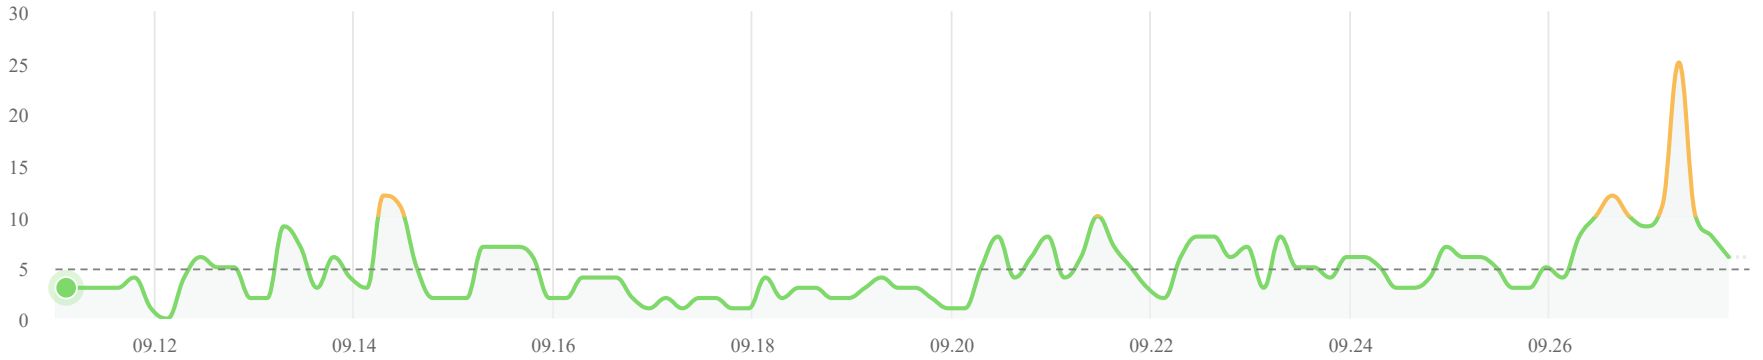

09/27/2022

$\mu\text{g}/\text{m}^3$
 **4**
● PM1

Min: ● **0**
 $\mu\text{g}/\text{m}^3$

Max: ● **24**

$\mu\text{g}/\text{m}^3$

$\mu\text{g}/\text{m}^3$
5
● PM 2.5

Min: ● **0**
 $\mu\text{g}/\text{m}^3$

Max: ● **25**
 $\mu\text{g}/\text{m}^3$

ppb
137
● VOC

Min: ● **47**ppb

Max: ● **619**
ppb

ppm
717
● CO₂

Min: ● **453**
ppm

Max: ● **1601**
ppm

 **50%**
● HUMIDITY
Min: ● **39%**
Max: ● **61%**

 **20°**
● TEMP
Min: ● **18°**
Max: ● **21°**