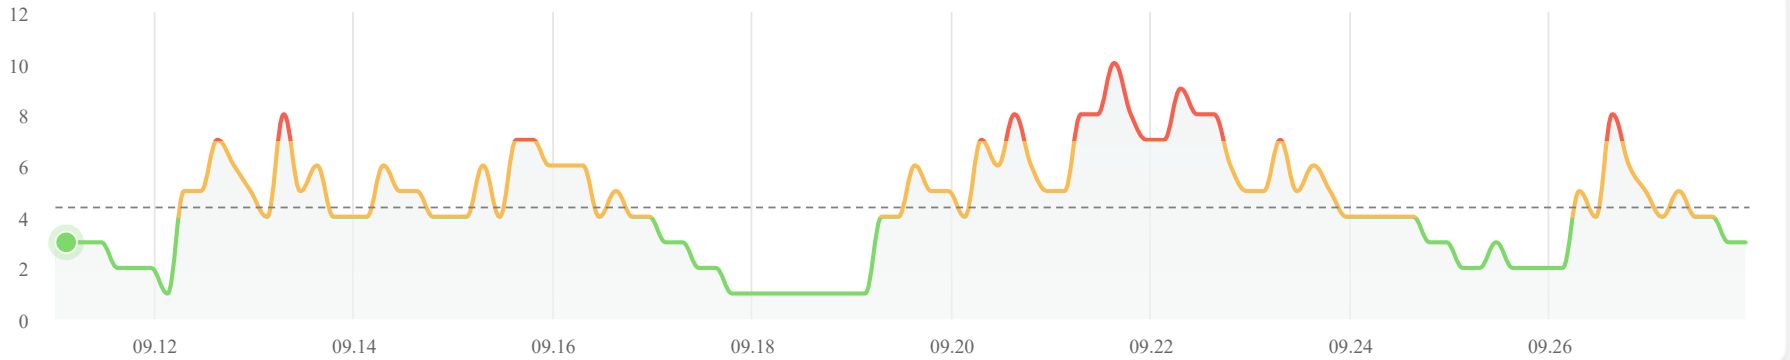

ppb
137
● VOC

Min: ● **47**ppb

Max: ● **619**
ppb

ppm
717
● CO₂

Min: ● **453**
ppm

Max: ● **1601**
ppm

 **50%**
● HUMIDITY
Min: ● **39%**
Max: ● **61%**

 **20°**
● TEMP
Min: ● **18°**
Max: ● **21°**

hPa
 **998**
● PRESSURE
Min: ● **987** hPa
Max: ● **1010** hPa

dBa
 **60**
● NOISE
Min: ● **50**dBa

Max: ● 72dBA

☀️ 17%
● REL LIGHT

Min: ● 0%

Max: ● 50%

Virtual sensors

⚙️ 4/10
● VIRUS RISK

Min: ● 1/10

Max: ● 10/10

👤 4
● OCCUPANCY

Min: ● 0

Max: ● 35

Learn more about virus risk indication >

Generate a virus report >