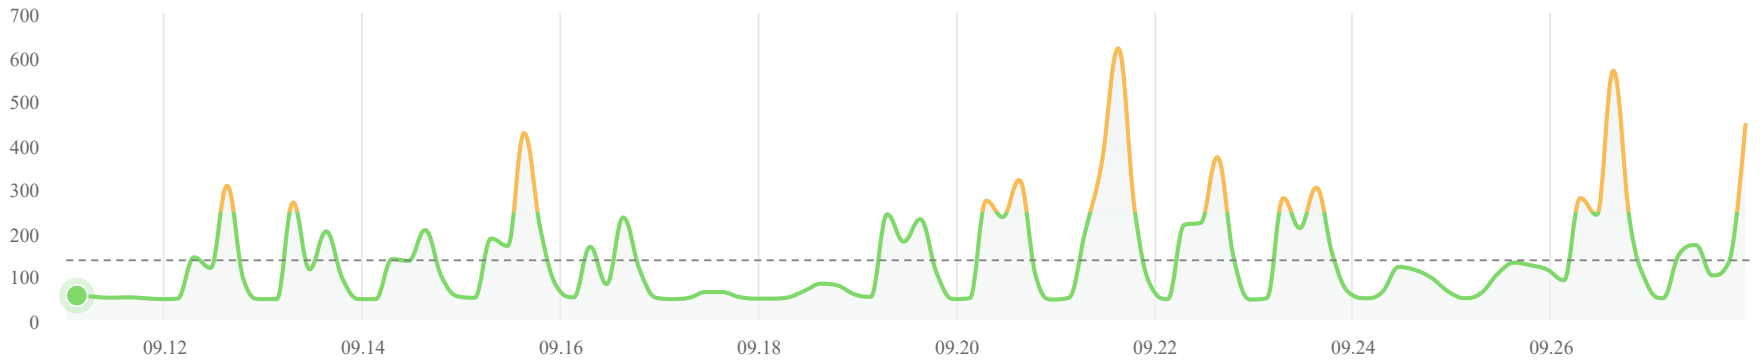

09/27/2022

$\mu\text{g}/\text{m}^3$
 **4**
● PM1

Min: ● **0**
 $\mu\text{g}/\text{m}^3$

Max: ● **24**

$\mu\text{g}/\text{m}^3$

$\mu\text{g}/\text{m}^3$
5
● PM 2.5

Min: ● **0**
 $\mu\text{g}/\text{m}^3$

Max: ● **25**
 $\mu\text{g}/\text{m}^3$

ppb
137
● VOC

Min: ● **47**ppb

Max: ● **619**
ppb

ppm
717
● CO₂

Min: ● **453**
ppm

Max: ● **1601**
ppm

 **50%**
● HUMIDITY
Min: ● **39%**
Max: ● **61%**

 **20°**
● TEMP
Min: ● **18°**
Max: ● **21°**