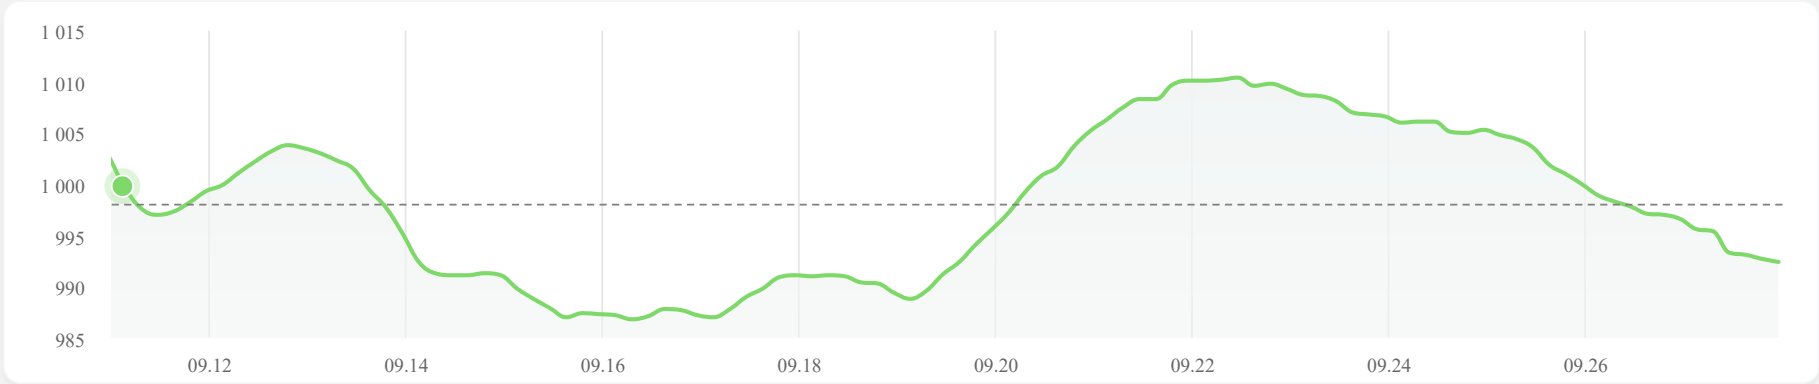

hPa
 998
● PRESSURE
Min: ● **987** hPa
Max: ● **1010** hPa